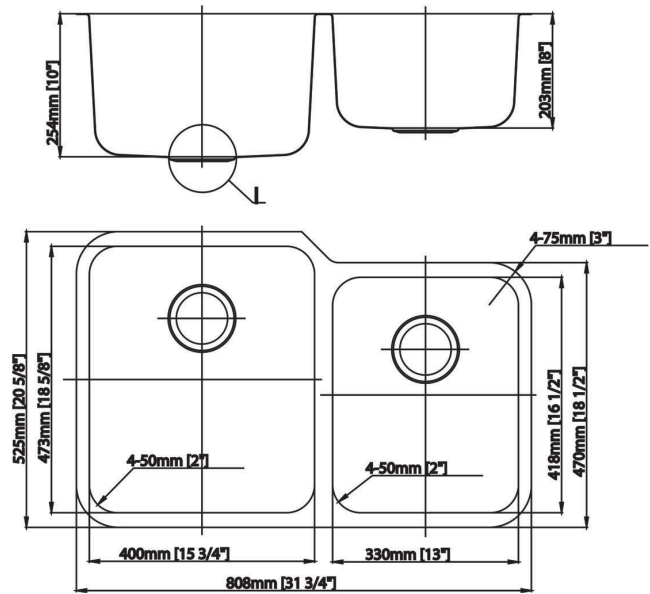

LUXURY STAINLESS STEEL SINK COLLECTION

Completely redesigned with exclusive new features for the modern kitchen

Bella Ultra 211R Dimensional Drawing Model: BE-ULTRA16-211R

WEB: domainindustries.com
EMAIL: sales@domainindustries.com