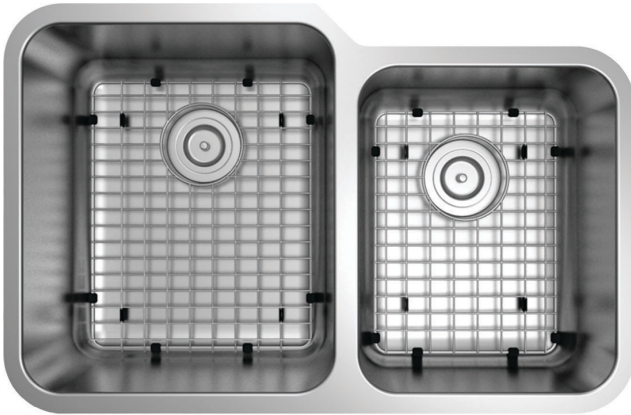

LUXURY STAINLESS STEEL SINK COLLECTION

Completely redesigned with exclusive new features for the modern kitchen

Bella Ultra 211R Dimensional Drawing Model: BE-ULTRA16-211R

WEB: domainindustries.com
EMAIL: sales@domainindustries.com