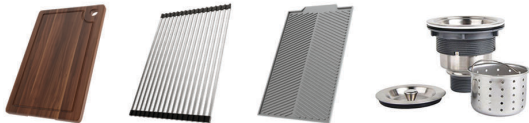

LUXURY STAINLESS STEEL SINK COLLECTION

Completely redesigned with exclusive new features for the modern kitchen

Bella Ultra 211R Dimensional Drawing Model: BE-ULTRA16-211R

WEB: domainindustries.com
EMAIL: sales@domainindustries.com